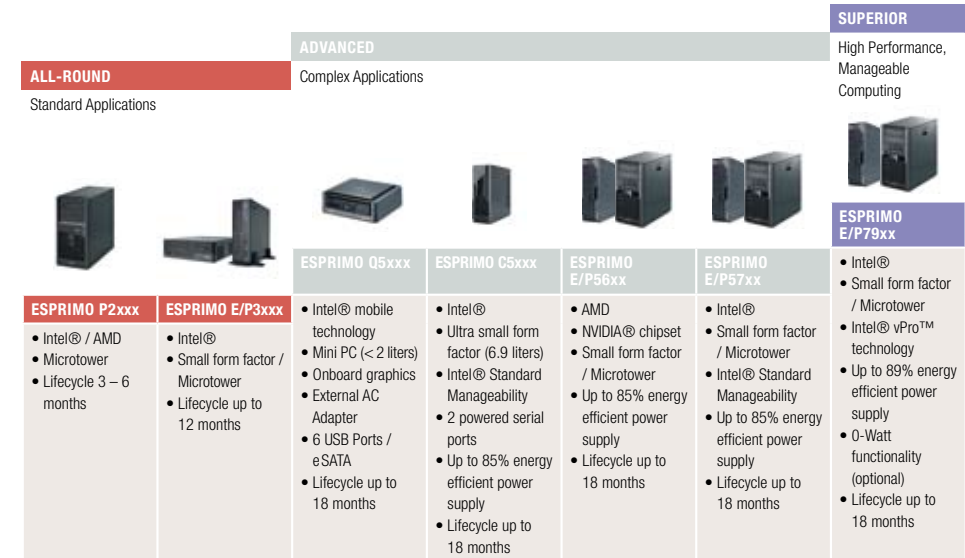

Computing for Every Environment

ESPRIMO PC

SUPERIOR - High Performance, Manageable Computing

- ESPRIMO P7935** - Get the ultimate business performer with high-end manageability and outstanding performance
- ESPRIMO E7935** - The reliable small form factor PC with high-end manageability which stands or sits

ADVANCED - Complex Applications, Entertainment

- ESPRIMO P5730** - Top-quality, high-value microtower with standard Intel® technology
- ESPRIMO E5730** - The reliable desktop PC with standard Intel® technology for vertical and horizontal positions
- ESPRIMO P5635** - Microtower PC with the latest AMD processor technology
- ESPRIMO E5635** - Flexible desktop solution with latest AMD processor technology
- ESPRIMO C5730** - Fully featured PC, small in size and big on flexibility
- ESPRIMO Q5030** - Stylish elegance for your office – only 1.7 liters with state-of-the-art mobile technology

ALL-ROUND - Standard applications

- ESPRIMO P3520** - Freely configurable microtower PC for large enterprises and cost-driven projects
- ESPRIMO E3520** - Freely configurable small form factor PC for large enterprises and cost-driven projects
- ESPRIMO P2540** - Your immediately available Office PC based on Intel® technology
- ESPRIMO P2440** - Your immediately available office PC based on AMD technology