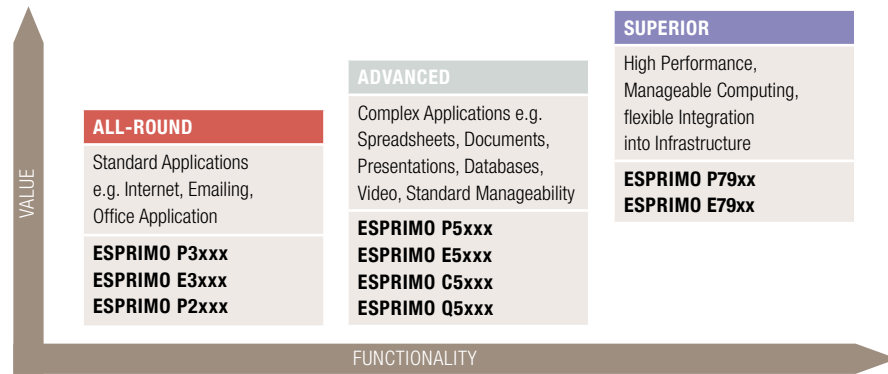

Computing for Every Environment

ESPRIMO PC

SUPERIOR - High Performance, Manageable Computing

- ESPRIMO P7935** - Get the ultimate business performer with high-end manageability and outstanding performance
- ESPRIMO E7935** - The reliable small form factor PC with high-end manageability which stands or sits