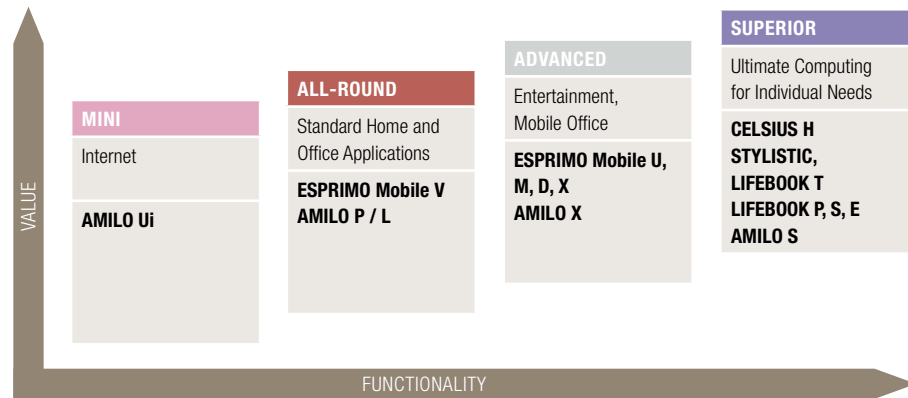

Mobility Opens new Horizons

Notebooks

SUPERIOR - Ultimate Computing for Individual Needs

- **AMILO S SERIES** - Enjoy personal independence and experience the smooth and pearly finish of the AMILO S Series
- **LIFEBOOK P SERIES** - Ultra-thin and stylish notebook at just 1.3 kg
- **LIFEBOOK S SERIES** - The choice of 13.3, or 14.1-inch, all features combined in light weight and stylish design
- **LIFEBOOK E SERIES** - 15.4-inch notebook offering maximum performance and graphic features

ADVANCED - For Entertainment and Mobile Office Applications

- **AMILO X SERIES** - 18.4-inch entertainment artist offering exciting new technologies and inspiring innovations
- **ESPRIMO MOBILE U SERIES** - 12.1-inch ultra portable notebook equipped with the latest mobile features
- **ESPRIMO MOBILE M SERIES** - 14.1-inch notebook offering the best combination of ergonomics and weight
- **ESPRIMO MOBILE D SERIES** - Entry 15.4-inch notebook featuring all classic and new interfaces
- **ESPRIMO MOBILE X SERIES** - 15.4-inch high performer with an optional NVIDIA graphics card

ALL-ROUND - For Standard Home and Office Applications

- **AMILO P/L SERIES** - Versatile performance, great technology and a fascinating design – from 15.4 to 18.4-inch
- **ESPRIMO MOBILE V SERIES** - Best price/performance ratio suiting all budgets - ready configured with the latest technology

MINI - For Internet Applications

AMILO UI - The 8.9-inch ultra-small and stylish companion on the move

Category	Value	Functionality	Key Features	Models
MINI	Low	Low	Internet	AMILO Ui
ALL-ROUND	Medium	Medium	Standard Home and Office Application	AMILO P, L, ESPRIMO Mobile V
ADVANCED	High	High	Entertainment, Mobile Office	AMILO X, ESPRIMO Mobile U, M, D, X
SUPERIOR	Very High	Very High	Ultimate Computing for Individual Needs	AMILO S, LIFEBOOK P, S, E, STYLISTIC/ LIFEBOOK T, CELSIUS H

* depending on model

Are you interested in pen-based computing?

➔ [Link: ts.fujitsu.com/tabletpc-positioning](http://ts.fujitsu.com/tabletpc-positioning)

Do you need even more expandability, more performance and outstanding graphics?

➔ [Link: ts.fujitsu.com/workstation-positioning](http://ts.fujitsu.com/workstation-positioning)

Do you need maintenance and service support?

➔ [Link: ts.fujitsu.com/servicepositioning](http://ts.fujitsu.com/servicepositioning)

Contact

Email: clients.info@ts.fujitsu.com
Internet: ts.fujitsu.com/mobile
Extranet: partners.ts.fujitsu.com/notebook

Copyright

© Fujitsu Technology Solutions 2009

All hardware and software names used are brand names and/or trademarks of their respective holders.